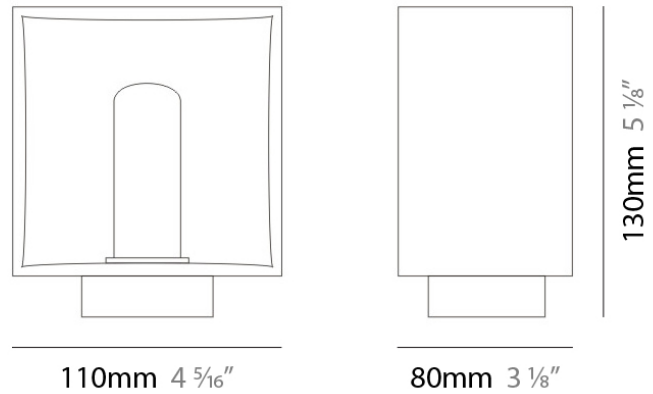

DOMINO PORTABLE

D84080

PROJECT	_____
TYPE	_____
NOTES	_____
QUANTITY	_____
DATE	_____

GENERAL

Series: Domino
Brand: Panzeri
Division: Design
Mounting Type: Portable
Mounting Location: Table
Subcategory: Table

PHYSICAL

Shape: Cube
Length (mm): 110
Length (in): 4 $\frac{5}{16}$ "
Width (mm): 80
Width (in): 3 $\frac{1}{8}$ "
Height (mm): 130
Height (in): 5 $\frac{1}{8}$ "
Light Distribution: Omnidirectional
Weight (kg): 1.23
Weight (lbs): 2.7
Diffuser: Black Blown Glass
Fixture Finish: Metallic Gray
Fixture Material: Glass / Aluminum

ELECTRICAL

Number of Lamps: 1
Lamp Type: LED Retrofit
Lamp Shape: T4
Bulb Included: Bulb Not Included
Total Output Wattage (W): 3
Max. Wattage Per Lamp (W): 3
Lamp Base: G9
Input Voltage (V): 120

LED

OPTICAL

RATINGS AND CERTIFICATIONS

Certified By: CSA Certified to UL and CSA Standards
IP rating: IP40